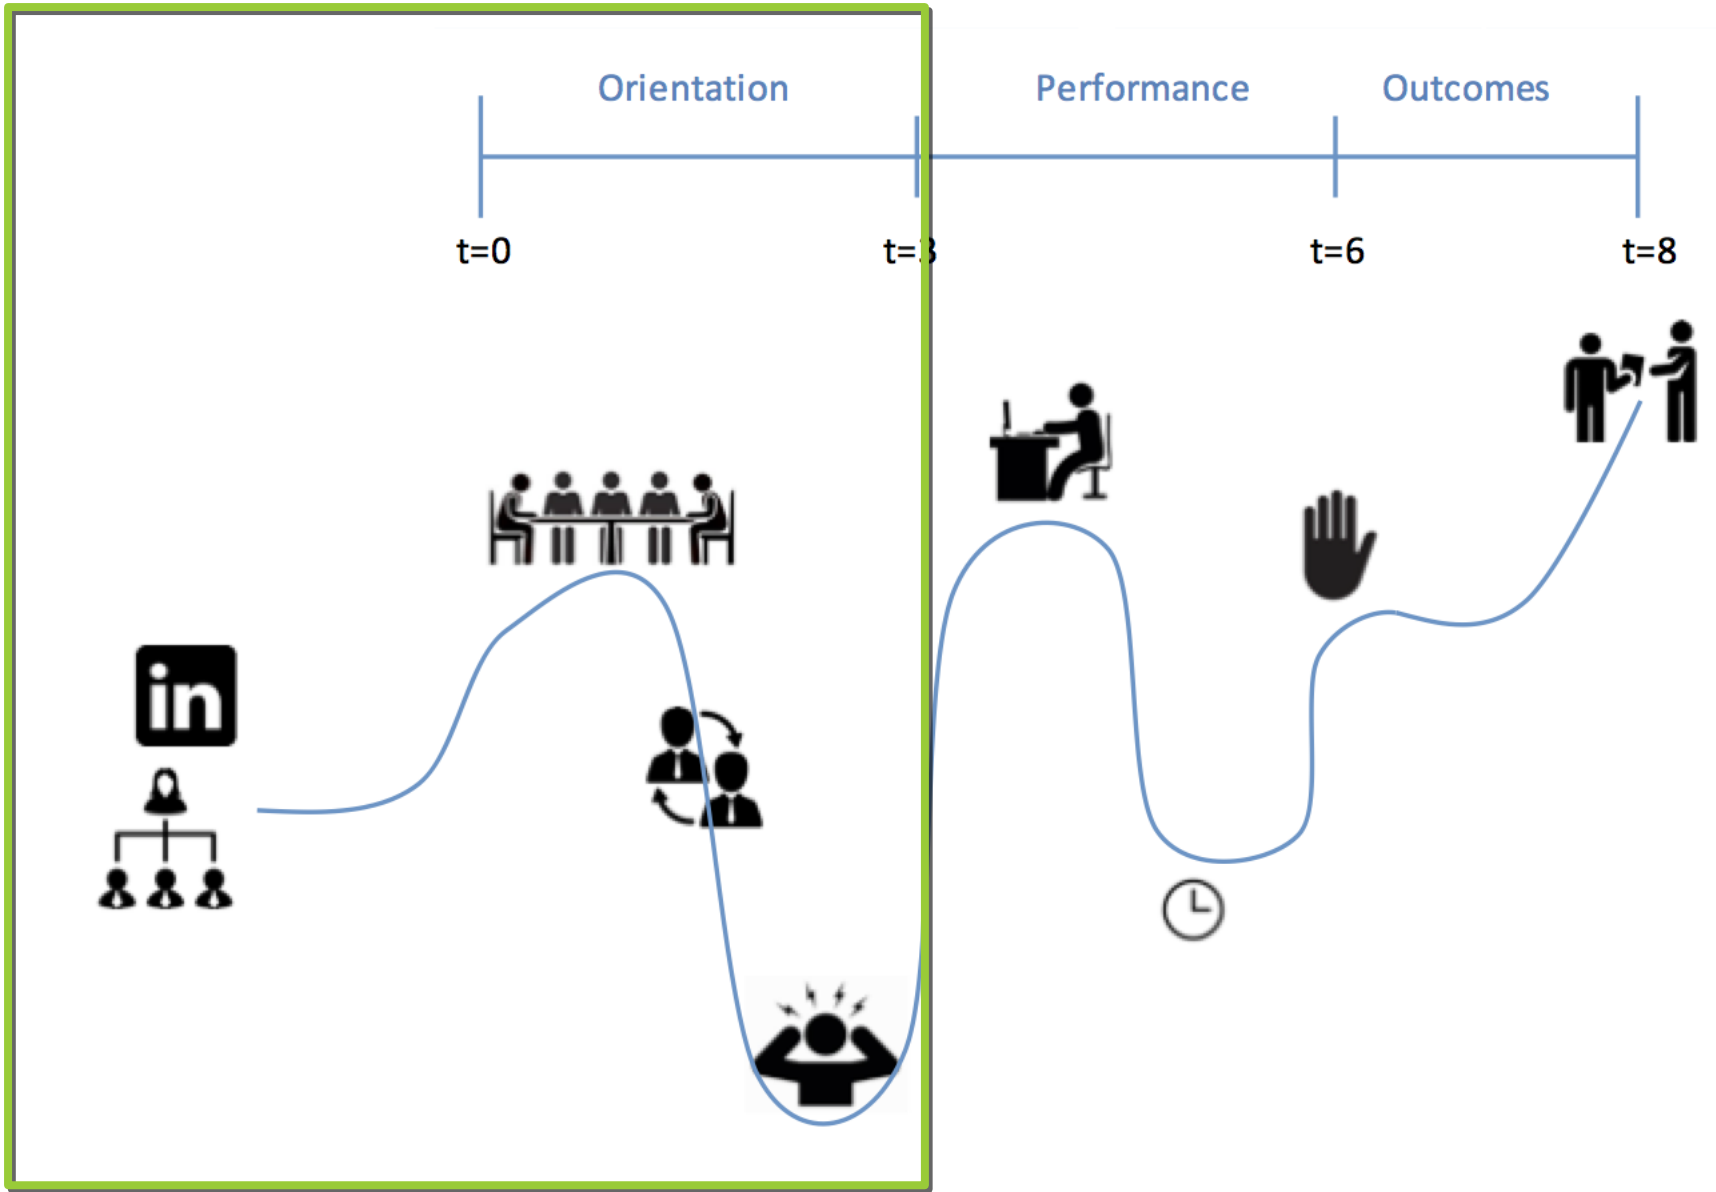

LIVING LAB DROEVENDAAL: CO-CREATING THE MOST
SUSTAINABLE STUDENT HOUSING IN THE NETHERLANDS

Living Lab Droevendaal

RESEARCH ON THE PRACTICES AND PERCEPTIONS REGARDING
SUSTAINABILITY AND SUSTAINABLE HOUSING