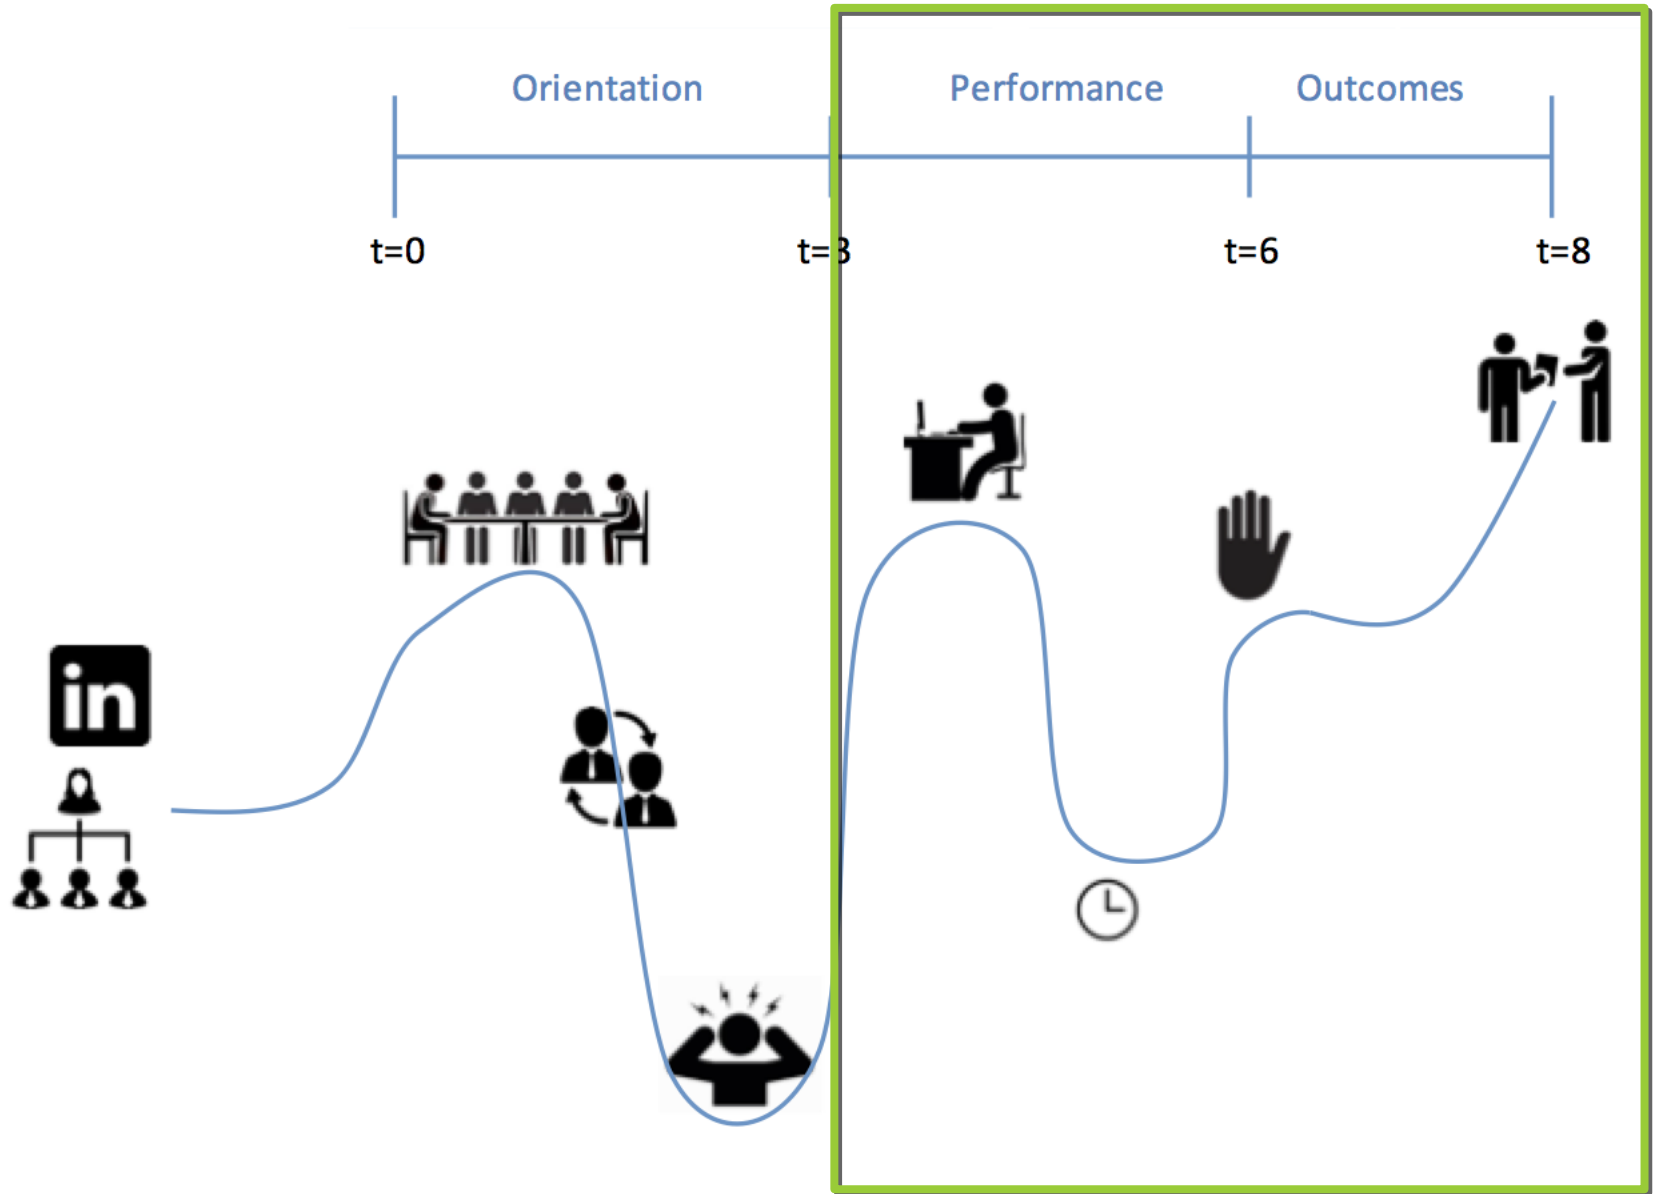

LIVING LAB DROEVENDAAL: CO-CREATING THE MOST
SUSTAINABLE STUDENT HOUSING IN THE NETHERLANDS

Living Lab Droevendaal

RESEARCH ON THE PRACTICES AND PERCEPTIONS REGARDING
SUSTAINABILITY AND SUSTAINABLE HOUSING